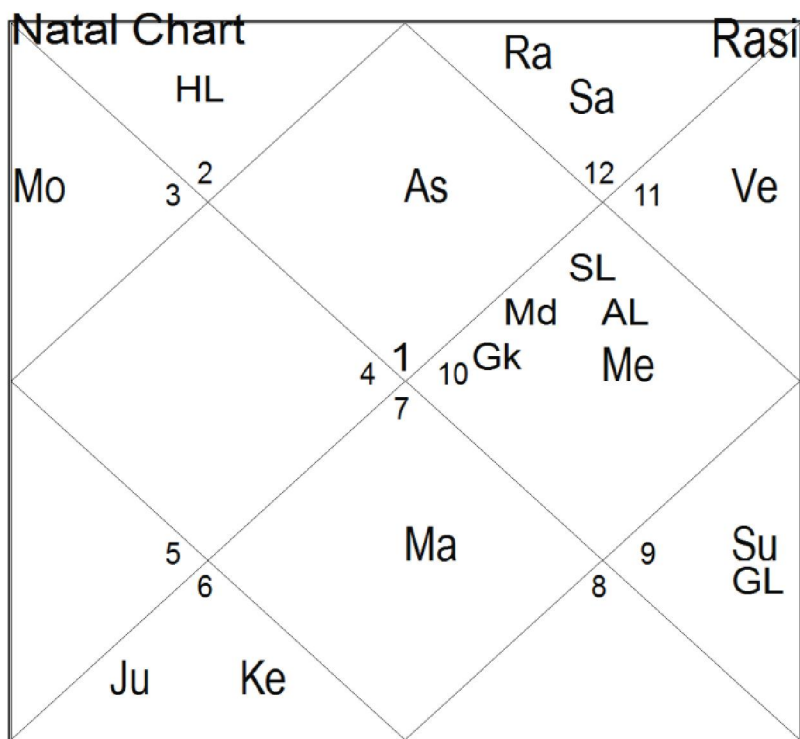

Ректификация карты Михаэля Шумахера 3.1.1969 Hurlt Germany примерно 13.00

As: 22 Ar 39 Su: 19 Sg 22- Am
Me: 7 Cp 06- GK Ju: 14 Vi 04- MK/F
Ra: 13 Pi 20 Ke: 13 Vi 20 HL:

Mo: 16 Ge 42- BK Ma: 9 Li 15- Pi
Ve: 5 Aq 27- DK Sa: 23 Pi 06- AK
HL: 9 Ta 07 GL: 8 Sg 46