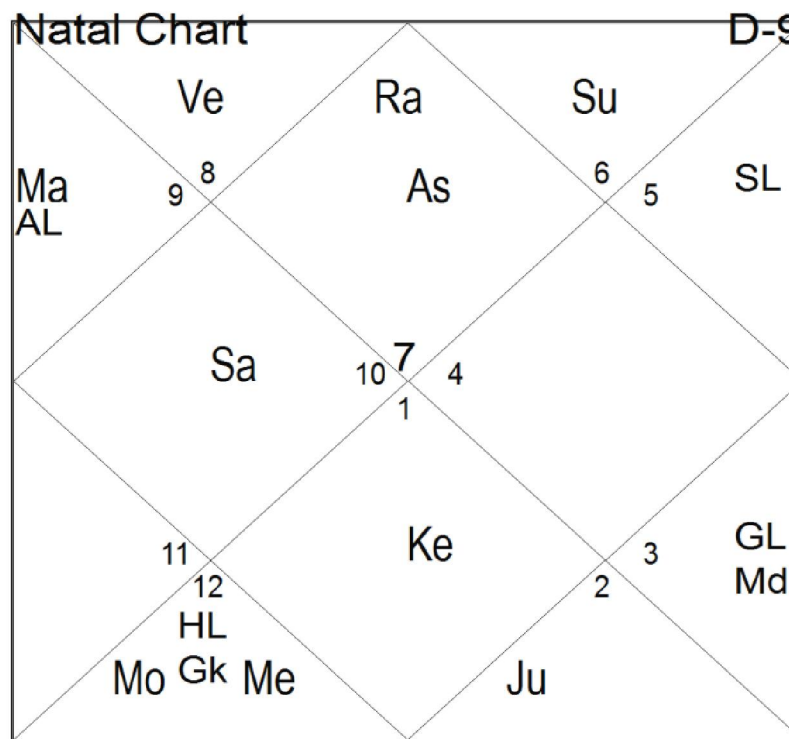

Ректификация карты Михаэля Шумахера 3.1.1969 Hurlt Germany примерно 13.00

As: 22 Ar 39 Su: 19 Sg 22- Am
Me: 7 Cp 06- GK Ju: 14 Vi 04- MK/F
Ra: 13 Pi 20 Ke: 13 Vi 20 HL:

Mo: 16 Ge 42- BK Ma: 9 Li 15- Pi
Ve: 5 Aq 27- DK Sa: 23 Pi 06- AK
HL: 9 Ta 07 GL: 8 Sg 46